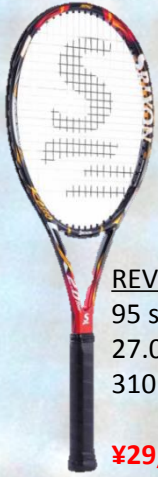

SRIXON Racket Campaign

9/24(sat) ~ 10/31(mon)

REVO CX SERIES

REVO CX 2.0Tour
95 sq.in
27.0 in
310 g

¥29,376円(税込)

REVO CX 2.0/2.0+
98 sq.in
27.0 in/27.5in
305 g

¥28,512円(税込)

REVO CX 2.0LS
98 sq.in
27.0 in
290 g

¥28,512円(税込)

REVO CX 4.0
100 sq.in
27.0 in
285 g

¥28,512円(税込)

重い 飛ばない
コントロール思考

軽い 飛ぶ
パワー思考

REVO CV SERIES

NEW
REVO CV 3.0Tour
97 sq.in
27.0 in
305 g

¥28,512円(税込)

NEW
REVO CV 3.0
100 sq.in
27.0 in
300 g

¥28,512円(税込)

NEW
REVO CV 5.0
102 sq.in
27.0 in
280 g

¥28,512円(税込)

NEW
REVO CV 5.00S
105 sq.in
27.25 in
270 g

¥28,512円(税込)

REVO CZ SERIES

REVO CZ 98D
98 sq.in
27.0 in
285 g